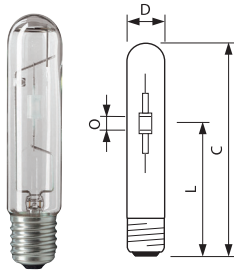

# CDO-TT

The Mastercolour City range of high intensity discharge lamps feature a CDM Mastercolour discharge tube placed in a high pressure sodium lamp outer bulb. The result is a robust lamp which emits a pleasant light, with stable colour and excellent colour rendering (Ra>80), and which is compatible with a SON ballast and igniters.

**CDO-TT**

Product ID	C max.	D max.	O max.	L max.
CDM-TT 70W	156	36	102	6
CDM-TT 150W	211	460	133	8
CDO-TT 70W	156	36	102	7.1
CDO-TT 100W	211	47	132	8.5
CDO-TT 150W	211	47	132	10
CDO-TT 250W	255	47	158	12.3

Dimensions in mm

## CDO-TT & CDO-ET Elliptical

Shortcode	Description	Wattage (W)	Cap Base	Luminous Intensity (cd)	Average Lifetime (hrs)	Colour Temp (K)	Min Order Qty	Carton Qty
CDMTT70W942	MASTERC CDM-TT 70W/942 E27 SLV/12	70	E27	6300	18000	4200	12	12
CDMTT150W942	MASTERC colour CDM-TT 150W/942 E40 1SL/12	150	E40	11200	20000	42000	12	12
CDOTT70W828	MASTER CityWh CDO-TT Plus 70W/828 E27	70	E27	7500	20000	2800	1	12
CDOTT100W828	MASTER CityWhite CDO-TT Plus 100W/828 E40	100	E40	10500	27000	2800	1	12
CDOTT150W828	MASTER CityWh CDO-TT Plus 150W/828 E40	150	E40	16500	27000	2800	1	12
CDOTT250W830	MASTER CityWhite CDO-TT Plus 250W/830 E40	250	E40	28300	23000	3000	12	12
CDOTT250W940	MASTER CityWhite CDO-TT Plus 250W/940 E40 1CT/12	250	E40	26500	18000	4000	1	12